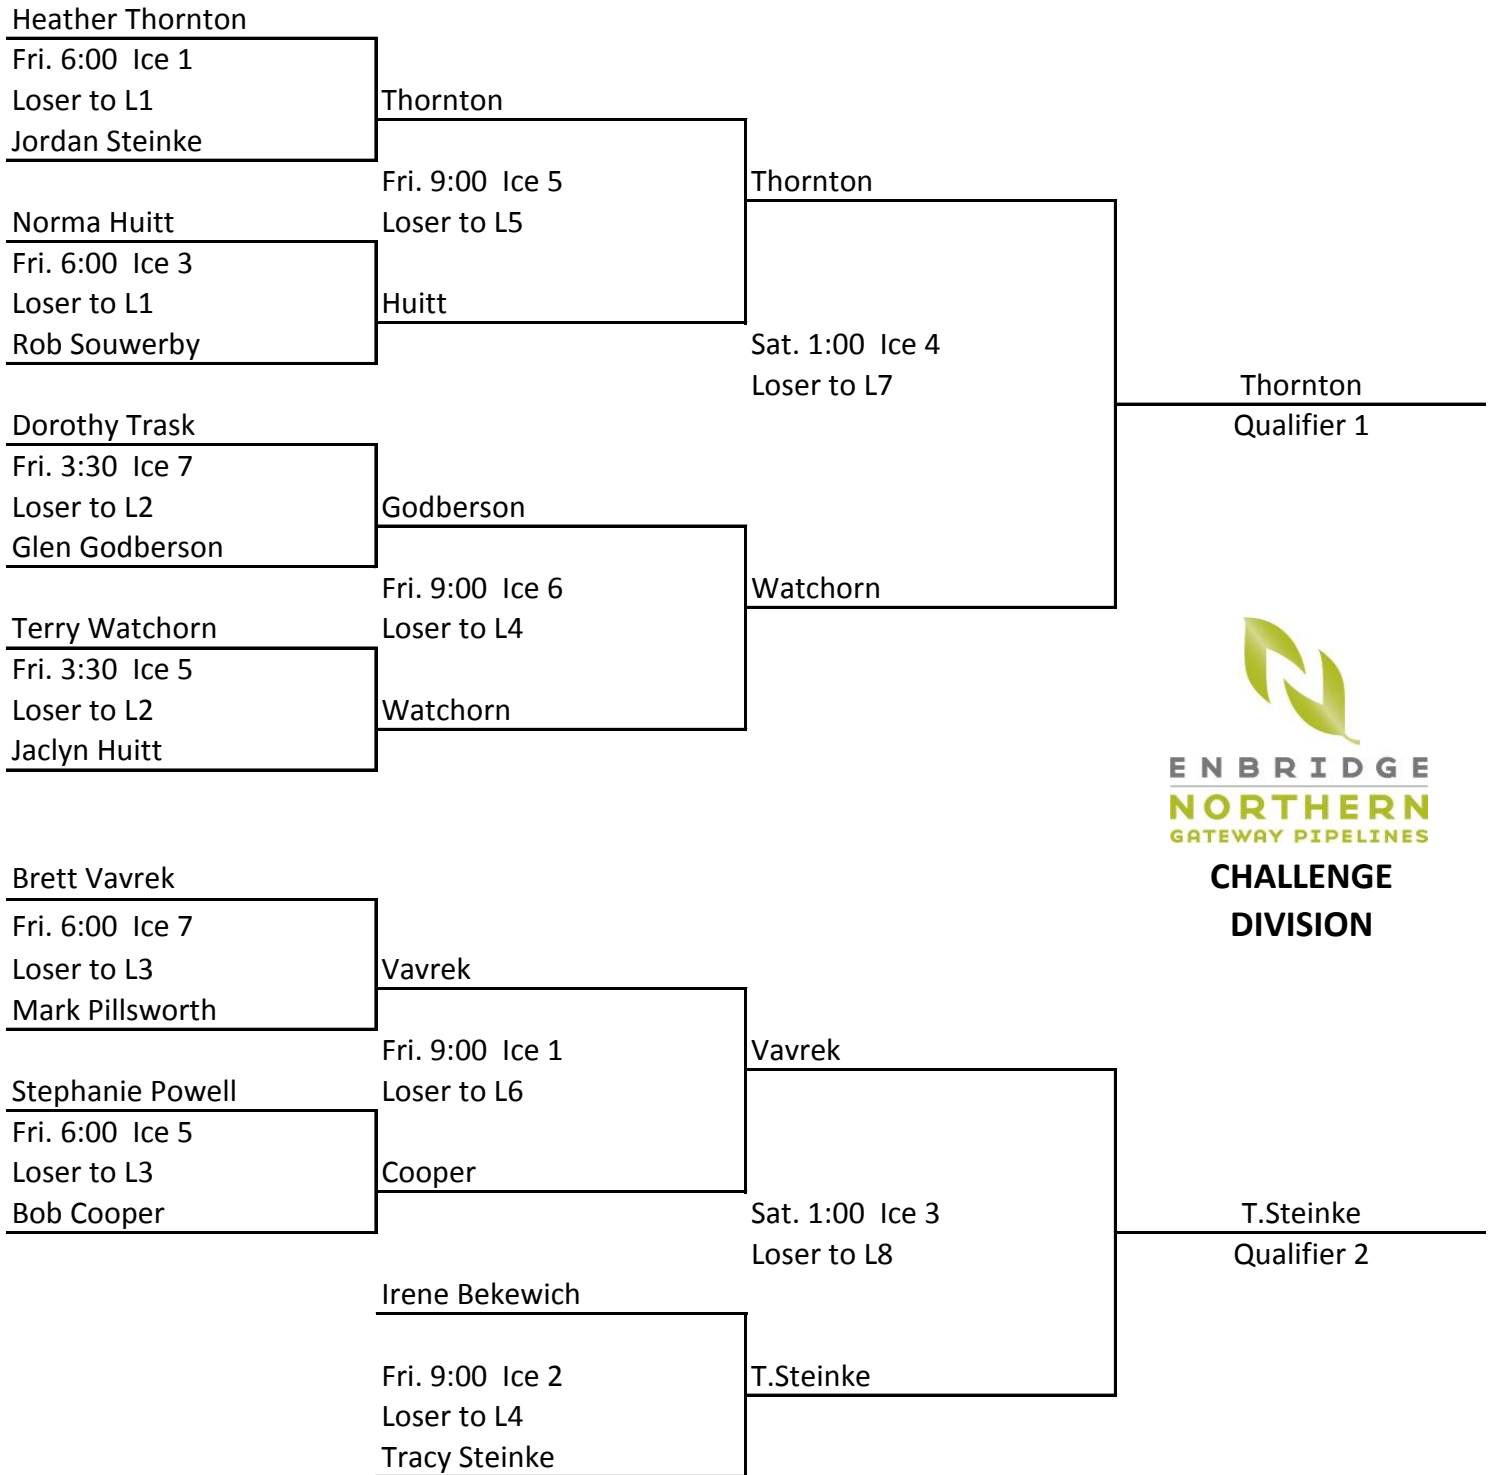

Rhyason Contracting/Tidy Trucking Cash Spiel

A-EVENT

**CHALLENGE
DIVISION**

B-EVENT

C-EVENT

Rhyason Contracting/Tidy Trucking Cash Spiel

CHAMPIONSHIP

ENBRIDGE
NORTHERN
GATEWAY PIPELINES

CHALLENGE DIVISION