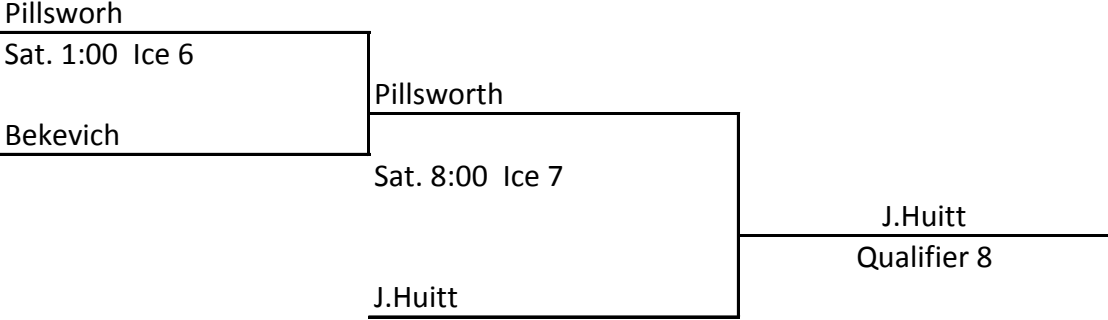

Rhyason Contracting/Tidy Trucking Cash Spiel

A-EVENT

**CHALLENGE
DIVISION**

B-EVENT

C-EVENT

Rhyason Contracting/Tidy Trucking Cash Spiel

CHAMPIONSHIP

ENBRIDGE
NORTHERN
GATEWAY PIPELINES