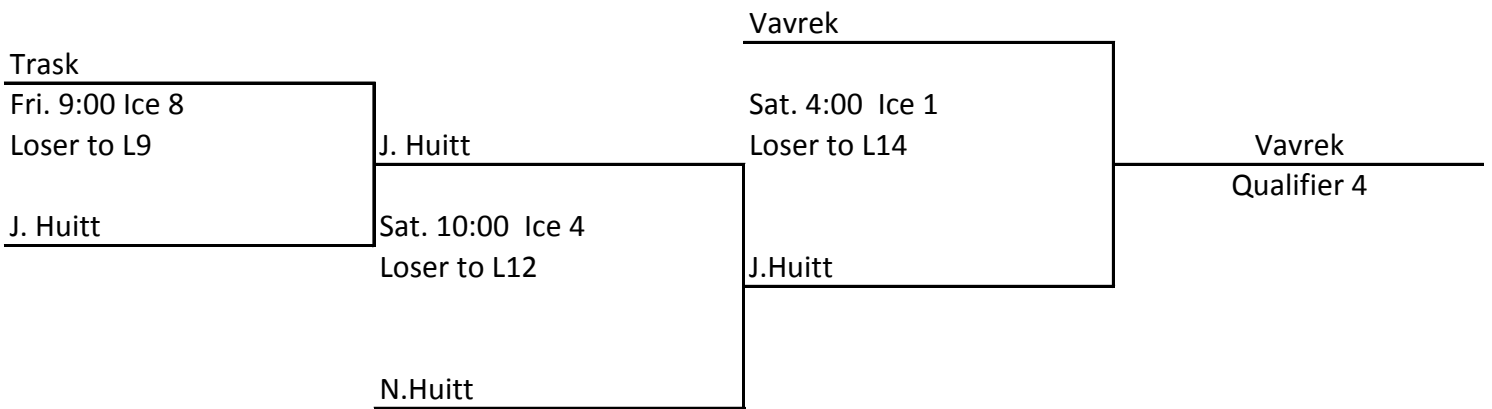

Rhyason Contracting/Tidy Trucking Cash Spiel

A-EVENT

**CHALLENGE
DIVISION**

B-EVENT

C-EVENT

Rhyason Contracting/Tidy Trucking Cash Spiel

CHAMPIONSHIP

ENBRIDGE
NORTHERN
GATEWAY PIPELINES

CHALLENGE DIVISION