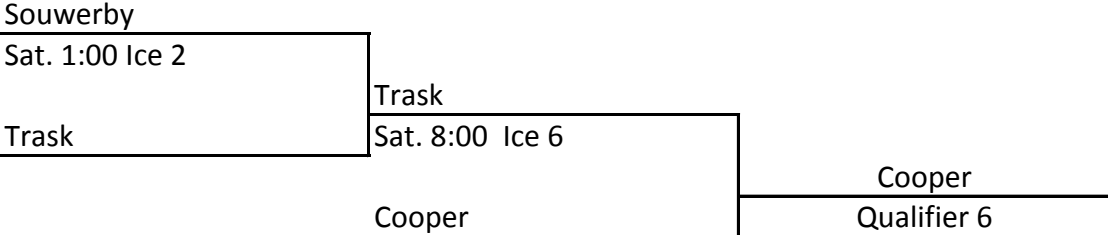

Rhyason Contracting/Tidy Trucking Cash Spiel

A-EVENT

**CHALLENGE
DIVISION**

B-EVENT

C-EVENT

Rhyason Contracting/Tidy Trucking Cash Spiel

CHAMPIONSHIP

ENBRIDGE
NORTHERN
GATEWAY PIPELINES