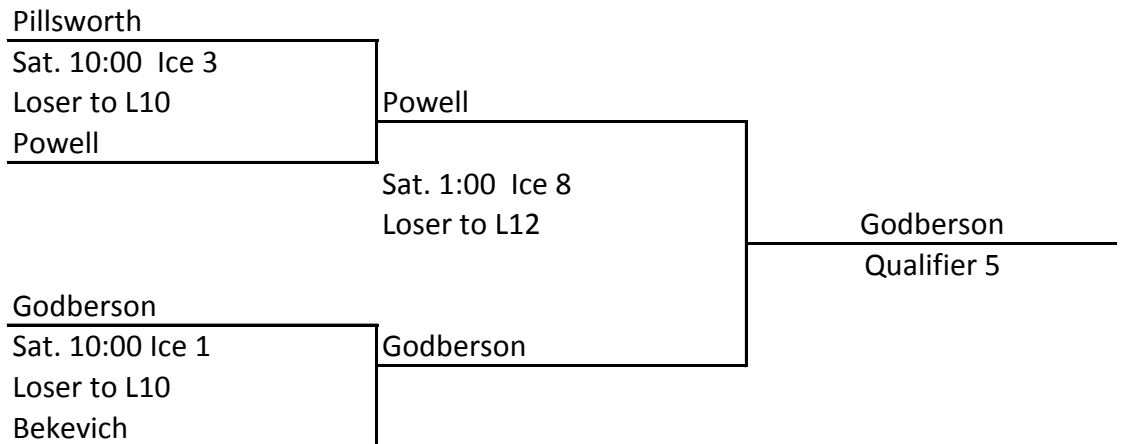

Rhyason Contracting/Tidy Trucking Cash Spiel

A-EVENT

**CHALLENGE
DIVISION**

B-EVENT

C-EVENT

Rhyason Contracting/Tidy Trucking Cash Spiel

CHAMPIONSHIP

ENBRIDGE
NORTHERN
GATEWAY PIPELINES

CHALLENGE DIVISION